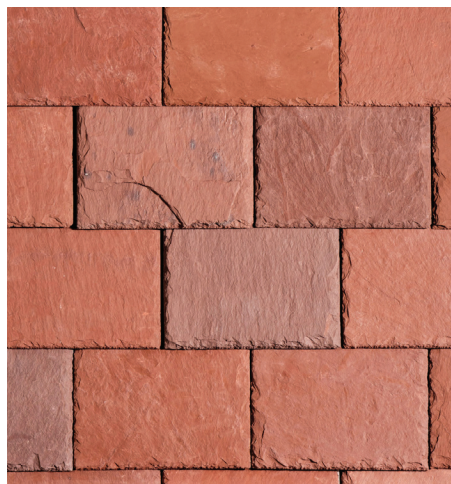

NORTH COUNTRY UNFADING RED

Premium quality both rich in appearance and rare, this vibrant hard-vein slate is frequently used to create patterns and accents for unique roof designs. Produced by select New York quarries.